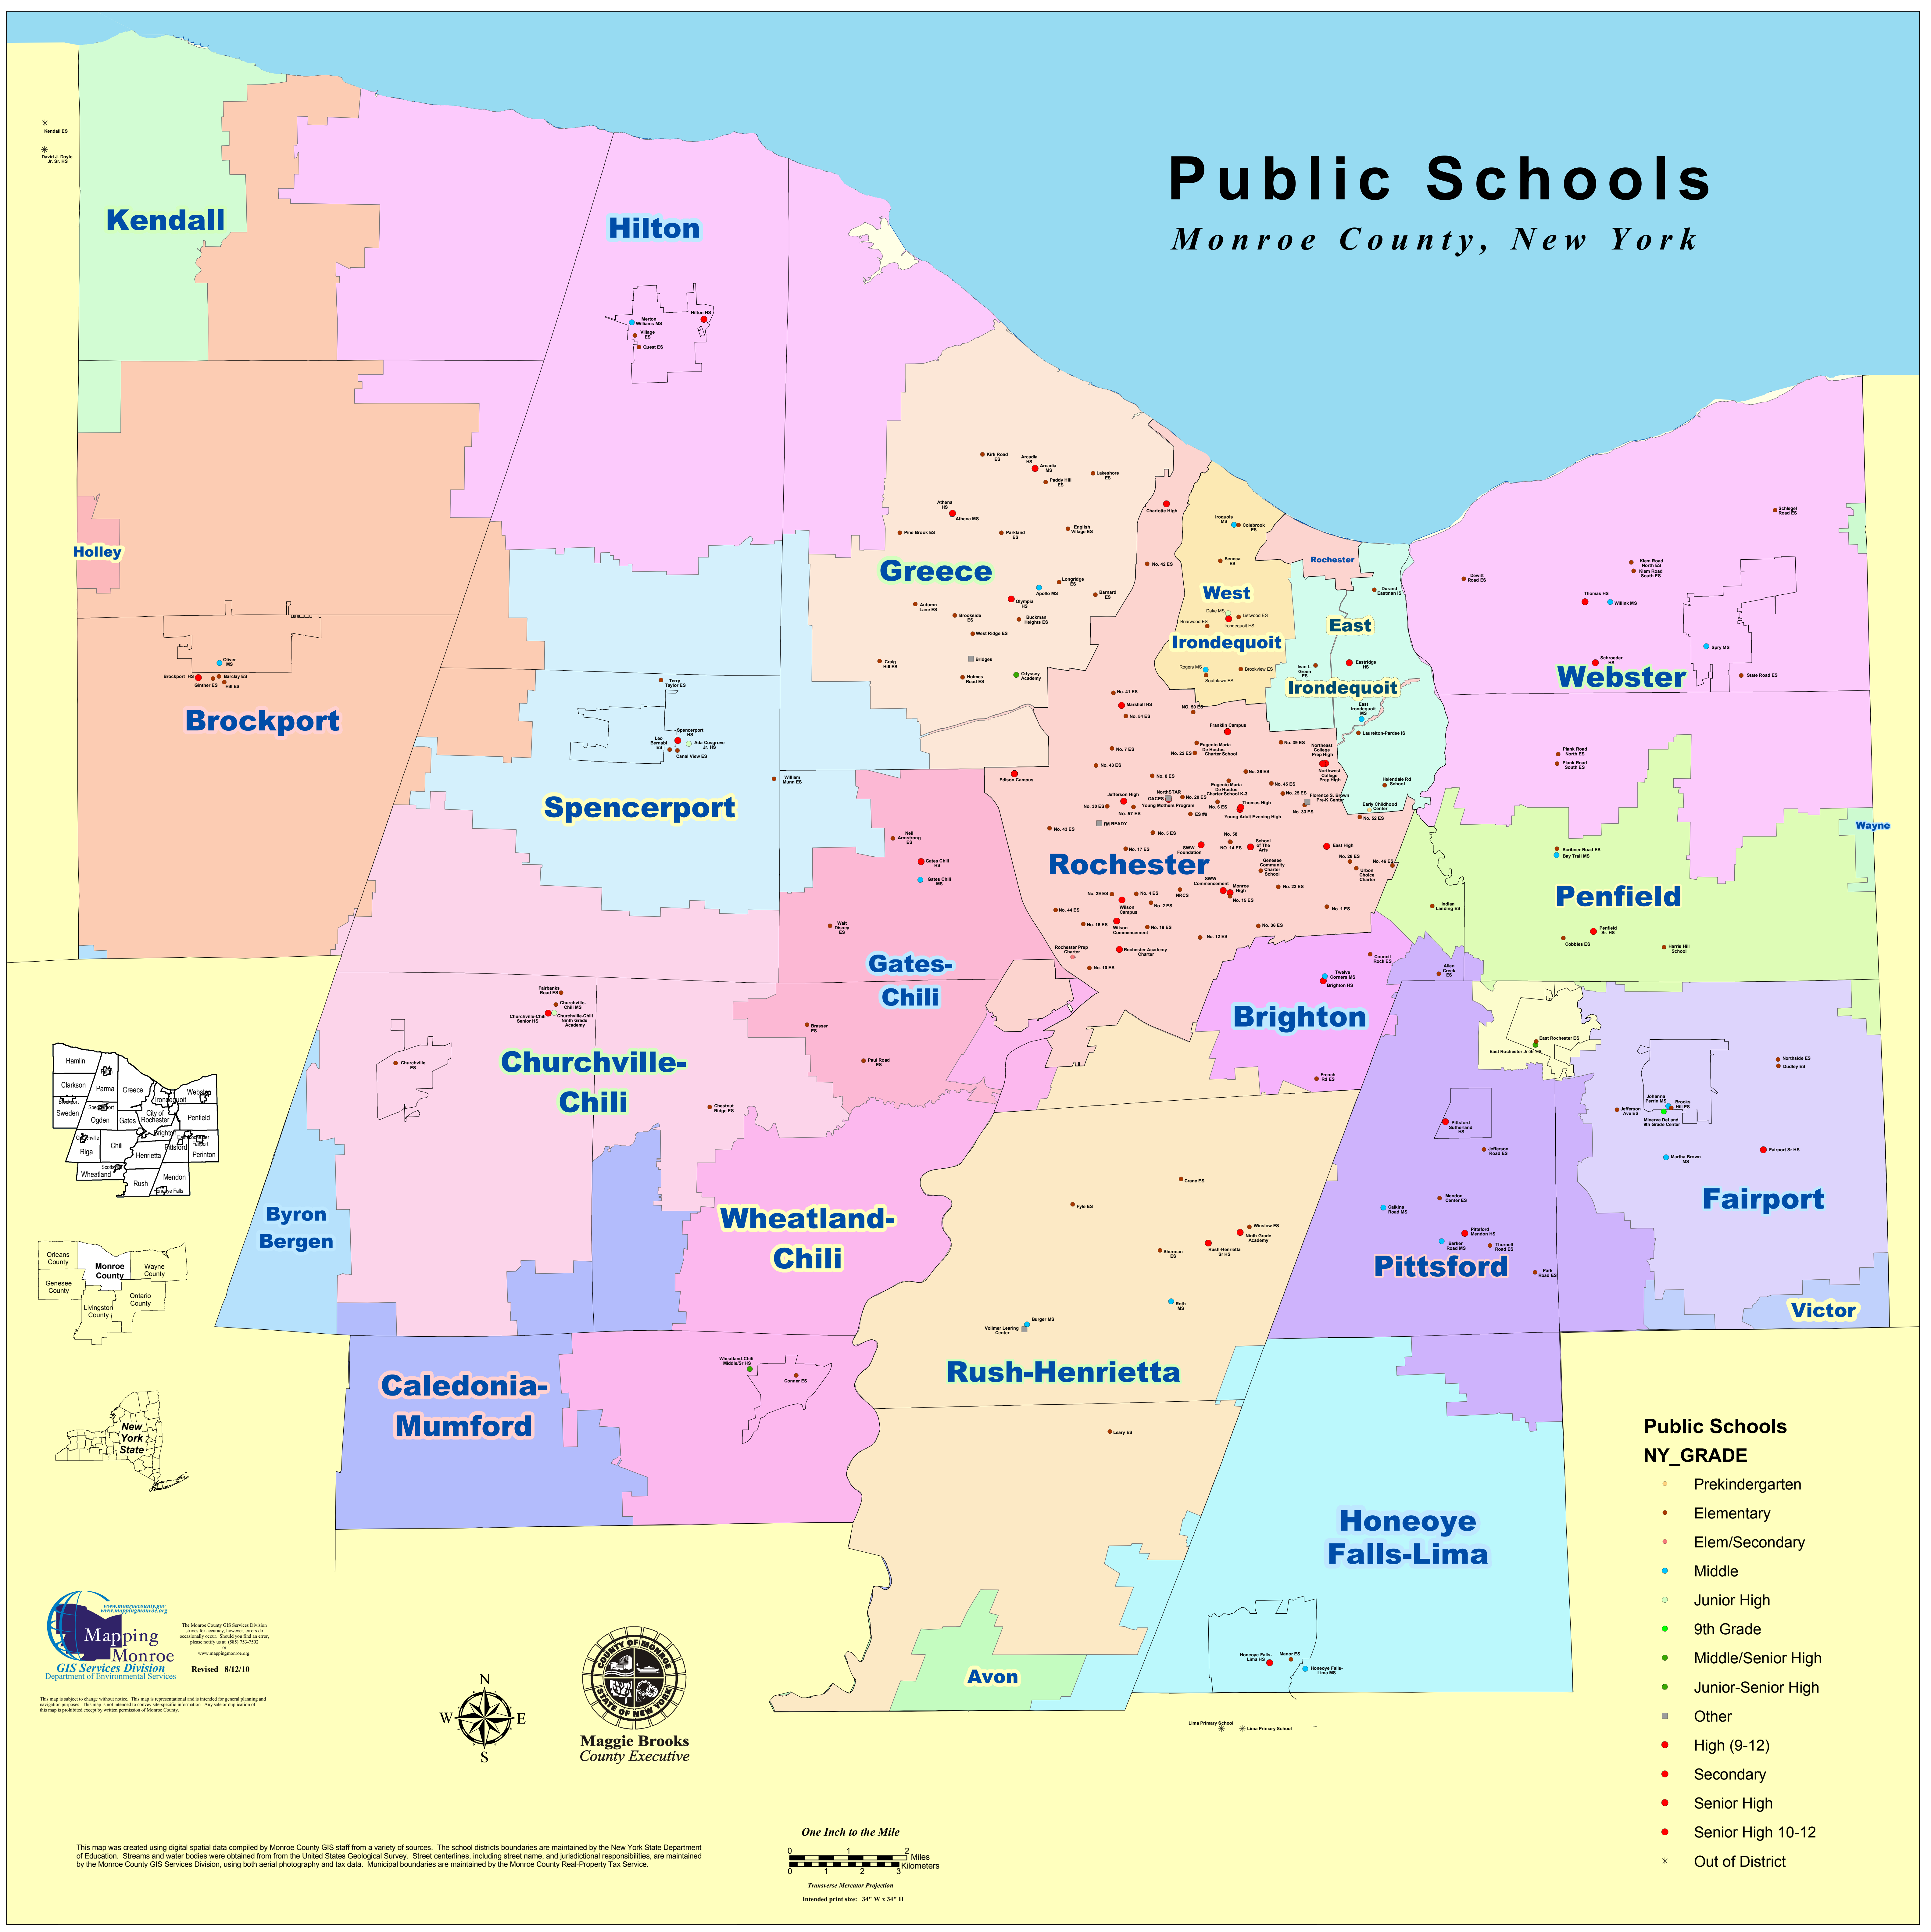

Public Schools

Monroe County, New York

1. **Public Schools**
   NY_GRADE
2. Prekindergarten
   - Elementary
   - Elem/Secondary
   - Middle
   - Junior High
   - 9th Grade
   - Middle/Senior High
   - Junior-Senior High
   - Other
   - High (9-12)
   - Secondary
   - Senior High
   - Senior High 10-12
   - Out of District

One Inch to the Mile

0 1 2 Miles
0 1 2 3 Kilometers

Transverse Mercator Projection
Intended print size: 34" W x 34" H